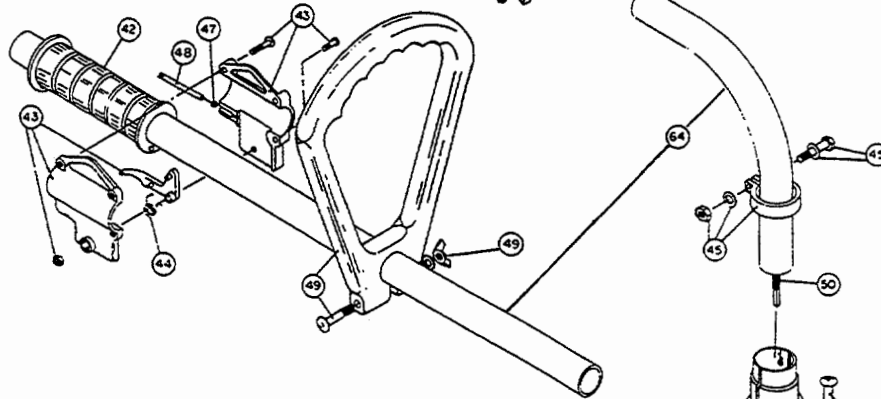

BOOM & TRIMMER PARTS - RYAN B260

Item	Part No.	Description
42	610313	Main Handle Grip
43	682059	Throttle Trigger Assembly
44	610314	Throttle Trigger Spring
45	682060	Lower Clamp Assembly
46	682061	Blade Assembly
47	610315	Throttle Cable
48	682062	Throttle Cable Housing Assembly
49	153064	Handle Assembly
50	682064	Flexible Drive Shaft
51	682065	Drive Shaft Housing Assembly
52	682066	Guard and Bearing Housing Assembly
53	610303	Square Drive Nut
54	682348	Spool Shaft Assembly
55	153065	Outer Spool Assembly
56	610317	Spring
57	145144	Inner Reel
58	153066	Bump Head Knob Assembly
*59	682081	Piston Ring Set
61	610660	Retainer (10 pack)
62	610682	Eyelet

* not shown

BOOM & TRIMMER PARTS - RYAN B270

Item	Part No.	Description
42	610313	Main Handle Grip
43	682059	Throttle Trigger Assembly
44	610314	Throttle Trigger Spring
45	682060	Lower Clamp Assembly
46	682061	Blade Assembly
47	610315	Throttle Cable
48	682062	Throttle Cable Housing Assembly
49	153064	Handle Assembly
50	682064	Flexible Drive Shaft
51	682070	Clutch Housing Assembly
52	682071	Clutch Rotor Assembly
53	682072	Clutch Drum Assembly
54	610319	Lower Guard
55	610320	Lower Bearing Housing
56	682316	Lower Drive Shaft Assembly
57	610683	Spool Retainer (10 pack)
58	153067	Outer Spool Assembly
59	610636	Spring
60	145145	Inner Reel
61	153068	Bump Head Knob Assembly
62	610682	Eyelet
*63	682075	Shoulder Strap Assembly
64	682076	Drive Shaft Housing Assembly
*65	682081	Piston Ring Set

* not shown