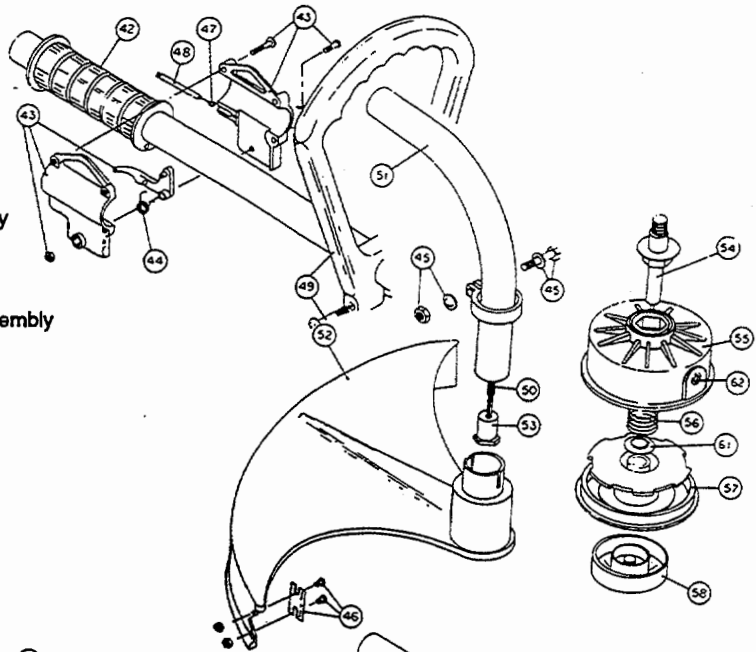

BOOM & TRIMMER PARTS - RYAN B260

Item	Part No.	Description
42	610313	Main Handle Grip
43	682059	Throttle Trigger Assembly
44	610314	Throttle Trigger Spring
45	682060	Lower Clamp Assembly
46	682061	Blade Assembly
47	610315	Throttle Cable
48	682062	Throttle Cable Housing Assembly
49	153064	Handle Assembly
50	682064	Flexible Drive Shaft
51	682065	Drive Shaft Housing Assembly
52	682066	Guard and Bearing Housing Assembly
53	610303	Square Drive Nut
54	682348	Spool Shaft Assembly
55	153065	Outer Spool Assembly
56	610317	Spring
57	145144	Inner Reel
58	153066	Bump Head Knob Assembly
*59	682081	Piston Ring Set
61	610660	Retainer (10 pack)
62	610682	Eyelet

* not shown

BOOM & TRIMMER PARTS - RYAN B270

Item	Part No.	Description
42	610313	Main Handle Grip
43	682059	Throttle Trigger Assembly
44	610314	Throttle Trigger Spring
45	682060	Lower Clamp Assembly
46	682061	Blade Assembly
47	610315	Throttle Cable
48	682062	Throttle Cable Housing Assembly
49	153064	Handle Assembly
50	682064	Flexible Drive Shaft
51	682070	Clutch Housing Assembly
52	682071	Clutch Rotor Assembly
53	682072	Clutch Drum Assembly
54	610319	Lower Guard
55	610320	Lower Bearing Housing
56	682316	Lower Drive Shaft Assembly
57	610683	Spool Retainer (10 pack)
58	153067	Outer Spool Assembly
59	610636	Spring
60	145145	Inner Reel
61	153068	Bump Head Knob Assembly
62	610682	Eyelet
*63	682075	Shoulder Strap Assembly
64	682076	Drive Shaft Housing Assembly
*65	682081	Piston Ring Set

* not shown