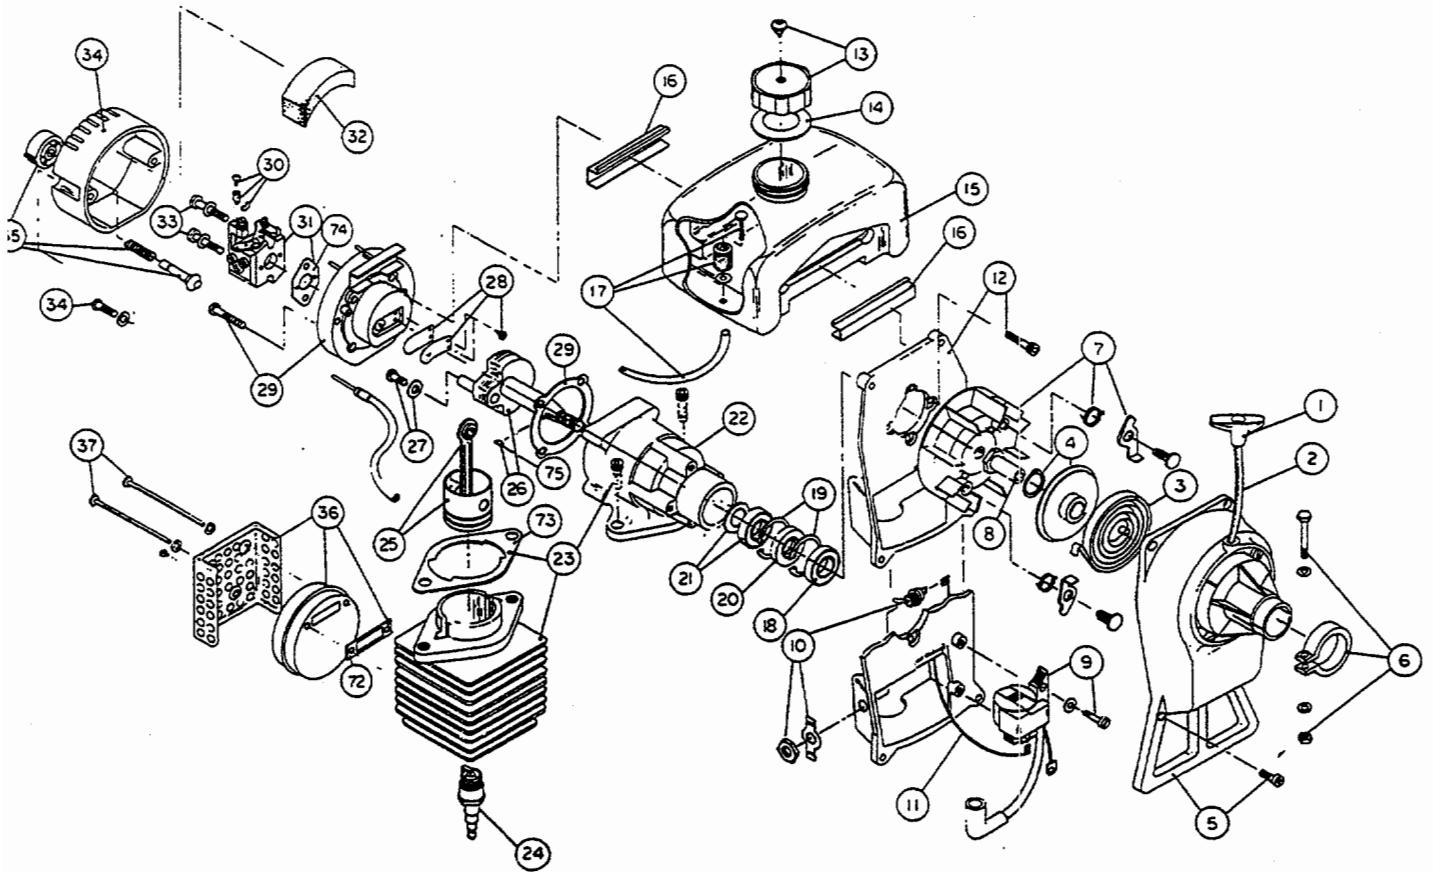

ENGINE PARTS - RYAN B260/B270/280

Item	Part No.	Description	Item	Part No.	Description
1	610300	Pull Handle	27	682045	Retainer Bolt Assembly
2	610301	Rope	28	682046	Reed Assembly
3	610302	Recoil Spring	29	610673	Carburetor Mount Assembly
4	682030	Recoil Pulley Assembly	30	682048	Throttle Adjustment Assembly
5	153069	Starter Housing Assembly	31	682310	Carburetor Assembly
6	682032	Upper Clamp Assembly	32	610312	Air Filter Cleaner
7	682307	Flywheel Assembly	33	682050	Carburetor Mounting Screw Assembly
8	610303	Square Drive Nut	34	682051	Air Cleaner Cover Assembly
9	682308	Module Assembly	35	682052	Choke Knob Assembly
10	682035	Switch Assembly	36	682311	Muffler Assembly
11	682036	Wire Lead	37	682054	Muffler Mounting Bolt Assembly
12	682037	Shroud Assembly	*38	682055	Engine Gasket Assembly
13	682038	Fuel Cap Assembly	*39	682056	Engine Hardware Kit
14	610304	Fuel Cap Gasket	*40	682057	O.E.M. Carburetor Repair Kit
15	610305	Fuel Tank	*41	682058	Gasket-Diaphragm Repair Kit
16	610307	Tank Mounting Pads	*42	682081	Piston Ring
17	682039	Fuel Line Assembly	*71	682349	Short Block Assembly (items 18-27)
18	610308	Outer Bearing	72	610672	Exhaust Gasket (10 pack)
19	682040	Snap Ring Assembly	73	610674	Cylinder Gasket (10 pack)
20	610309	Seal	74	610675	Carburetor Gasket (10 pack)
21	682041	Inner Bearing Assembly	75	610676	Flywheel Key (10 pack)
22	610310	Crankcase	76	682382	Crankcase Service Assembly
23	682042	Cylinder Assembly			
24	610311	Spark Plug			
25	682043	Piston and Rod Assembly			
26	682309	Power Shaft Assembly			